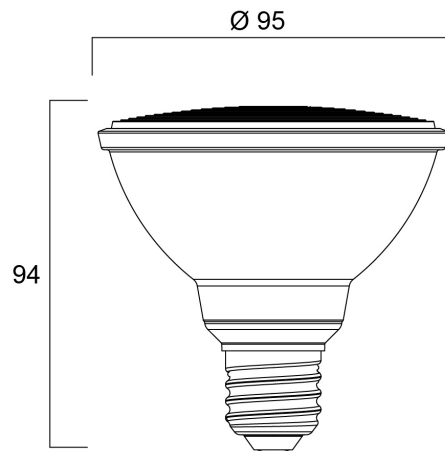

# RefLED Retro PAR30 V2 DIM 820L 840 36 SL

Artikelnummer 0029199

**SYLVANIA**

High performance LED PAR30 lamp with the same look and feel of traditional PAR lamps Glass construction - means no colours clashing between the lamp and fixture Reduced visible heatsink from the front Mercury-free solution Lower maintenance cost Lifetime: up to 25,000 hours High lumen efficacy Dimmable with approved dimmers\* 3 year warranty Suitable for general lighting and accent lighting for hotels, restaurants, bars, lobbies, corridors and halls

## Technische Werte

### Größe (mm)

## Physikalische Daten

Länge (mm)	94
Nominaler Produktdurchmesser (mm)	95
Gewicht (kg)	0.234