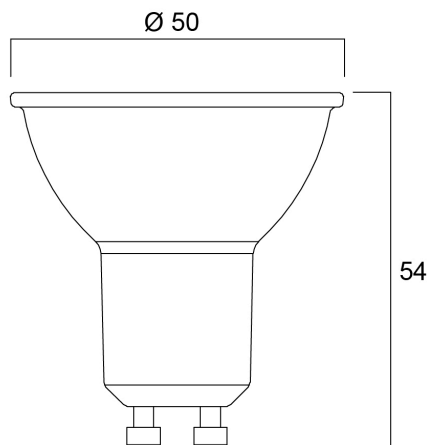

Atouts techniques

Dimensions (mm)

Photométrie

REFLED PLATINUM RETRO ES50 350LM DIM 840 36 SL

Code article 0030372

SYLVANIA

Données générales

| | |
|----------------------------------|--|
| Nom du produit | REFLED PLATINUM RETRO ES50 350LM DIM 840 36 SL |
| Technologie | LED |
| Lamp shape | Reflector |
| Cap/Base | GU10 |
| Lamp finish | None |
| Fixture rating | Open |
| General application | Education, Hospitality, Museums & Galleries, Office, Residential & Consumer, Retail |
| Operating temperature range (°C) | -20°C...+50°C |
| Virtual assistant compatibility | N/A |
| ETIM Class | EC001959 |
| Numéro virtuel FI | 4741183 |
| Warranty | 5 ans |

Données optiques

| | |
|---------------------------------------|------------|
| Useful luminous flux (Φ_{use}) | 350 |
| Température de couleur (K) | 4000 |
| Couleur de lumière | Cool White |
| IRC (Ra) | 80 |
| Colour Variation Initial (SDCM) | SDCM6 |
| Luminous Intensity (cd) | 850 |
| Beam Angle (°) | 36 |
| Photobiological Risk Group | RG1 |

Durée de vie

| | |
|------------------|-------|
| Lifespan L70 B50 | 50000 |
|------------------|-------|

Données physiques

| | |
|-------------------------------|-------|
| IP rating | IP20 |
| Longueur (mm) | 54 |
| Nominal Product Diameter (mm) | 50 |
| Poids (kg) | 0.046 |

REFLED PLATINUM RETRO ES50 350LM DIM 840 36 SL

Code article 0030372

SYLVANIA

Emballage

| | |
|--------------------------------------|----------------|
| Product EAN number | 5410288303727 |
| Longueur simple de l'emballage (cm) | 8.2 |
| Largeur simple de l'emballage (cm) | 6.1 |
| Packaging single depth (cm) | 5.1 |
| DUN14 (inner) | 15410288303724 |
| Units per inner package | 6 |
| Packaging inner length / height (cm) | 19.4 |
| Packaging inner width (cm) | 11.3 |
| Packaging inner depth (cm) | 9.5 |
| DUN14 (outer) | 25410288303721 |
| Units per outer package | 60 |
| Packaging outer length / height (cm) | 58.8 |
| Packaging outer width (cm) | 21.8 |
| Packaging outer depth (cm) | 21.7 |