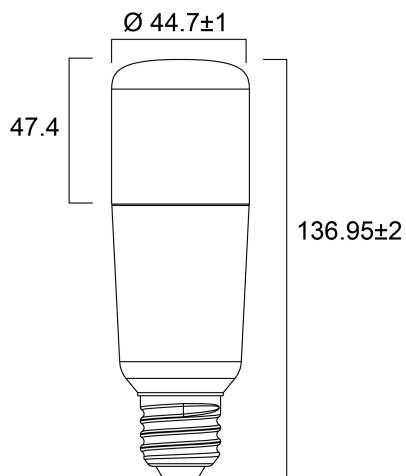

ToLEDo Stick V4 1100LM 865 E27 SL

Code article 0029566

SYLVANIA

A bright, all-around lighting solution for living rooms, wall lights, ceiling lights, compact and decorative luminaires. Quick and easy replacement of compact fluorescent, halogen or incandescent lamp. 15,000H average rated life. 85% energy savings compared to incandescent. Last 50% longer and consume 45% less energy compared to compact fluorescent integrated lamps. Omni-directional light distribution. Non-dimmable.

Atouts techniques

Dimensions (mm)

Photométrie

ToLEDo Stick V4 1100LM 865 E27 SL

Code article 0029566

SYLVANIA

Données générales

Nom du produit	ToLEDo Stick V4 1100LM 865 E27 SL
Technologie	LED
Puissance (nominale) (W)	10.0
Cap/Base	E27
Fixture rating	Open
General application	Hospitality, Residential & Consumer
Operating temperature range (°C)	-20°C...+40°C
Performance ambient temperature Tq (°C)	25
ETIM Class	EC001959
Numéro virtuel FI	4740972
Warranty	3 ans

Durée de vie

Lifespan L70 B50	15000
Average life (Nominal) (h)	15000
Durée de vie moyenne (nominale) (h)	15000

Données physiques

Nominal Product Height (mm)	137
Nominal Product Diameter (mm)	45
Poids (kg)	0.072

ToLEDo Stick V4 1100LM 865 E27 SL

Code article 0029566

SYLVANIA

Emballage

Product EAN number	5410288295664
Longueur simple de l'emballage (cm)	5.3
Largeur simple de l'emballage (cm)	5.3
Packaging single depth (cm)	14.4
DUN14 (inner)	15410288295661
Units per outer package	6
Packaging outer length / height (cm)	16.4
Packaging outer width (cm)	11.1
Packaging outer depth (cm)	15.8